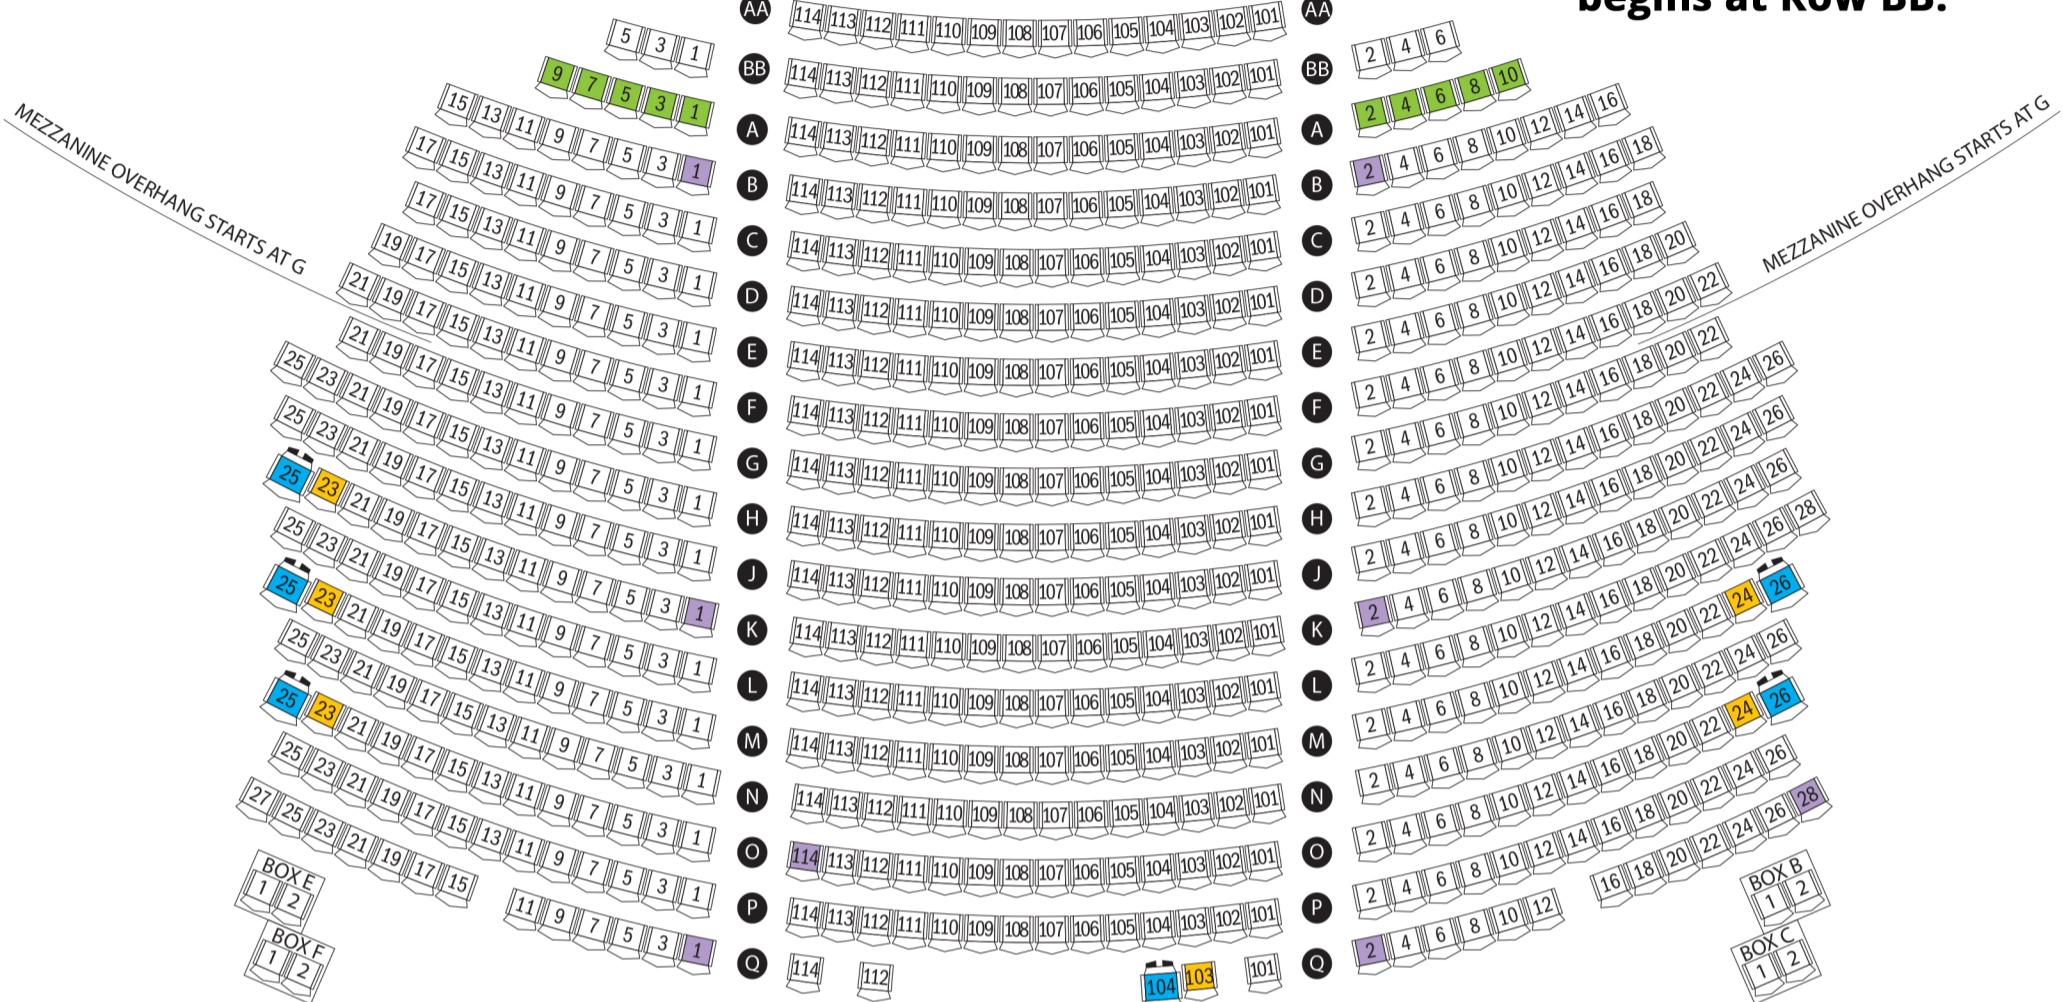

STAGE

**For The Lehman Trilogy, the first row begins at Row BB.**

## ORCHESTRA FLOOR

## FRONT MEZZANINE

## ACCESSIBLE SEATING