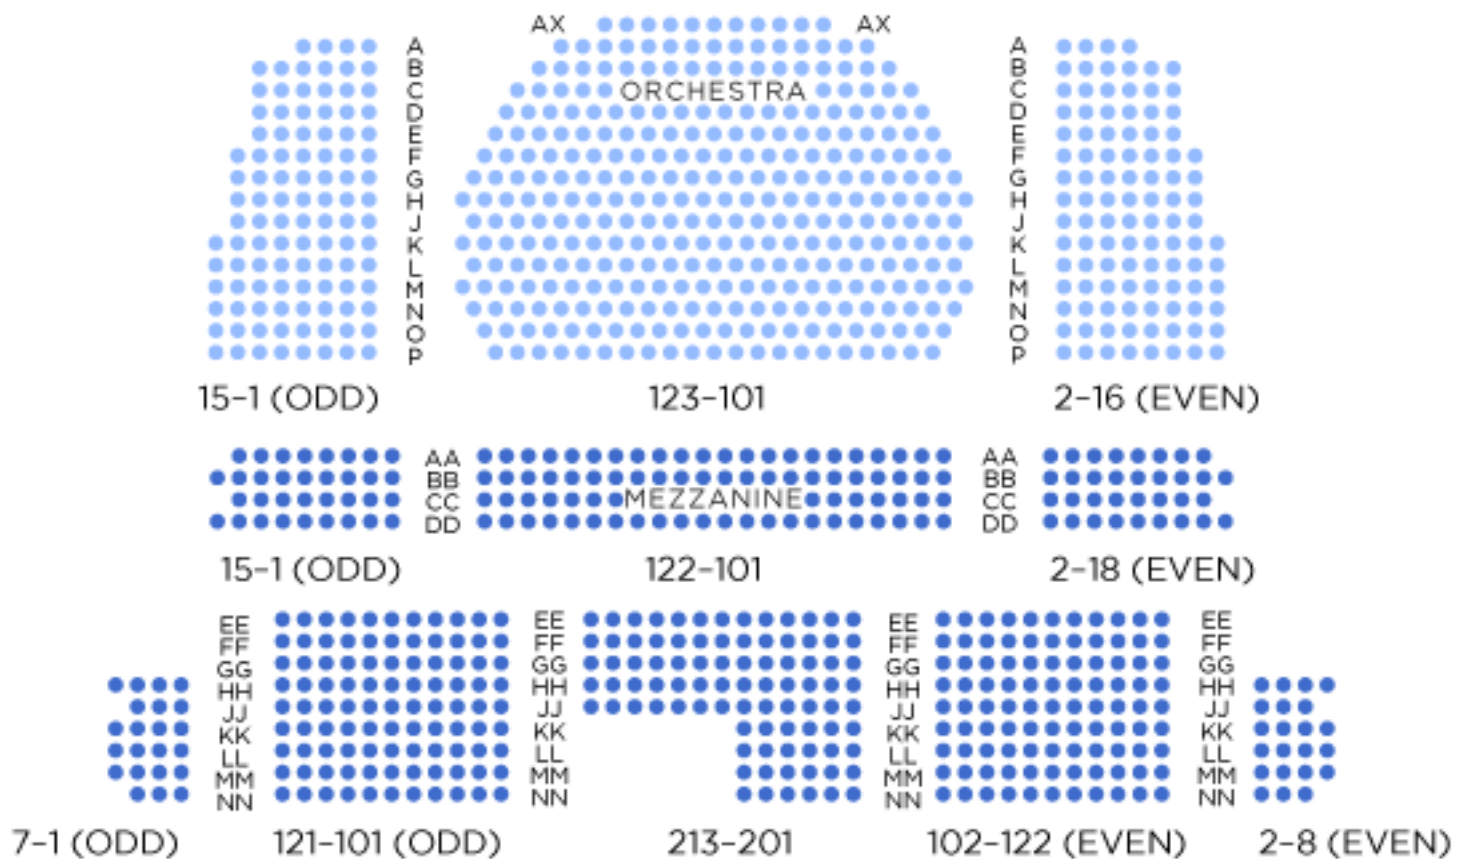

ROUNABOUT THEATRE @ STUDIO 54 STAGE

This map is subject to change