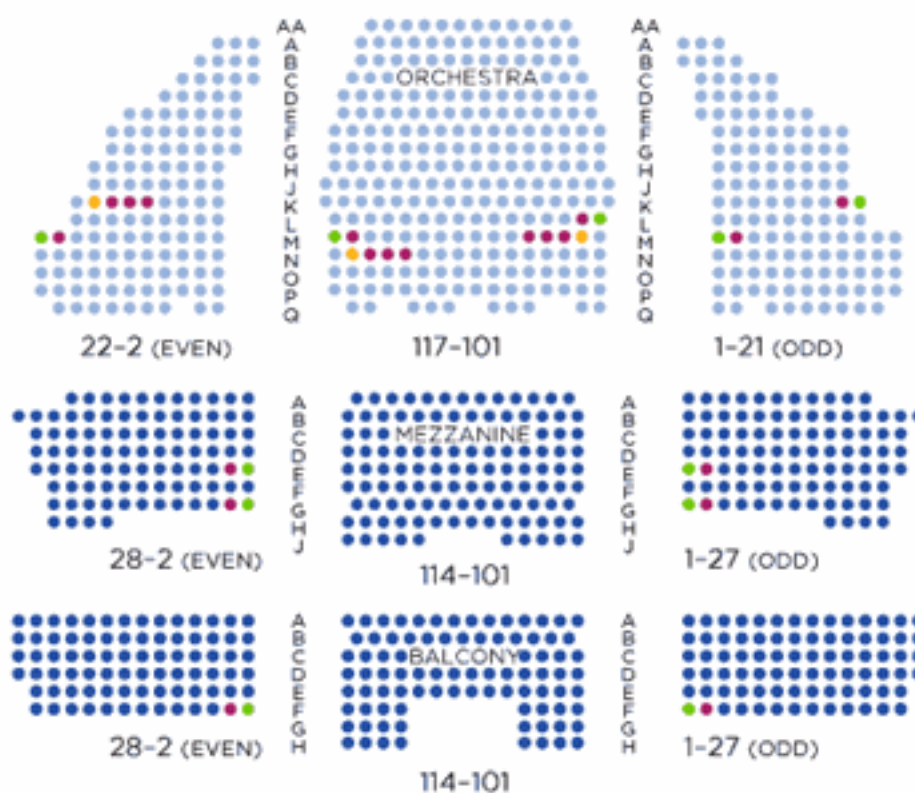

LONGACRE THEATRE

STAGE

Mezzanine Row A Overhangs Orchestra Row H

Balcony Row A Overhangs Orchestra Row B

● Aisle Seat with Folding Armrest ● Wheelchair Viewing ● Companion

This map is subject to change