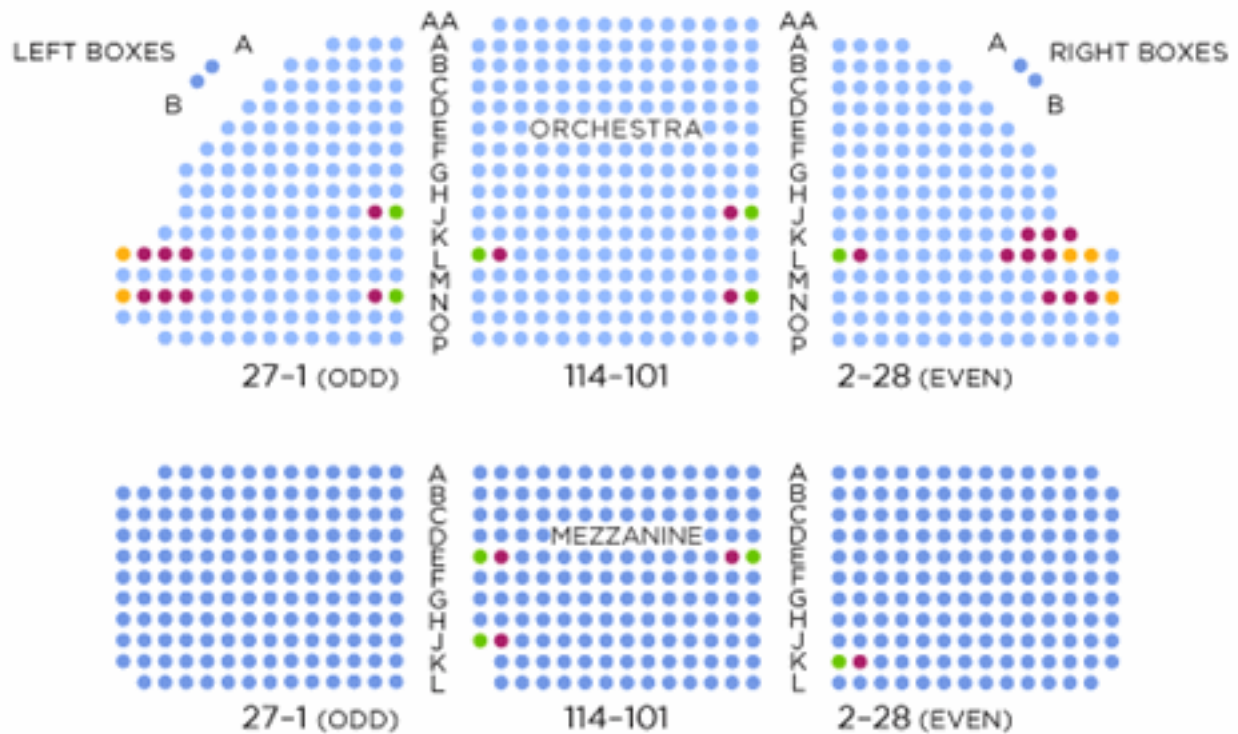

MUSIC BOX THEATRE

STAGE

Front Mezzanine Row A Overhangs Orchestra Row J

● Aisle Seat with Folding Armrest ● Wheelchair Viewing ● Companion

This map is subject to change