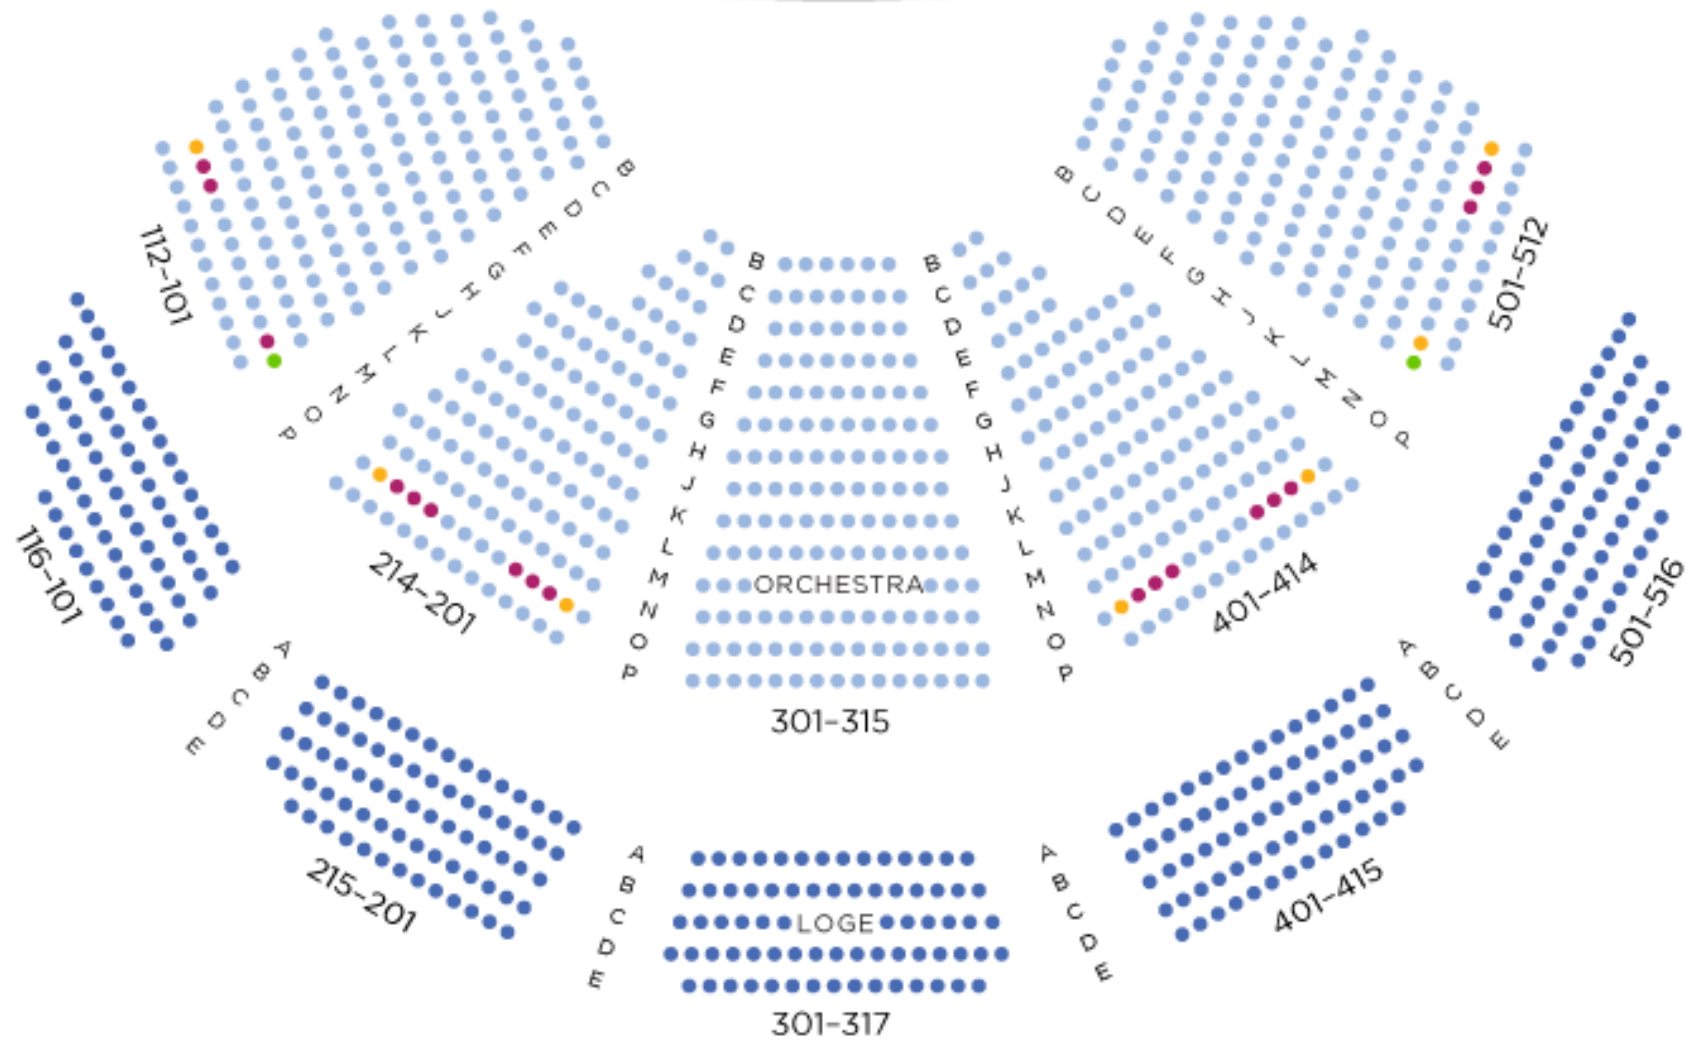

THE VIVIAN BEAUMONT THEATER STAGE

● Aisle Seat with Folding Armrest ● Wheelchair Viewing ● Companion

This map is subject to change