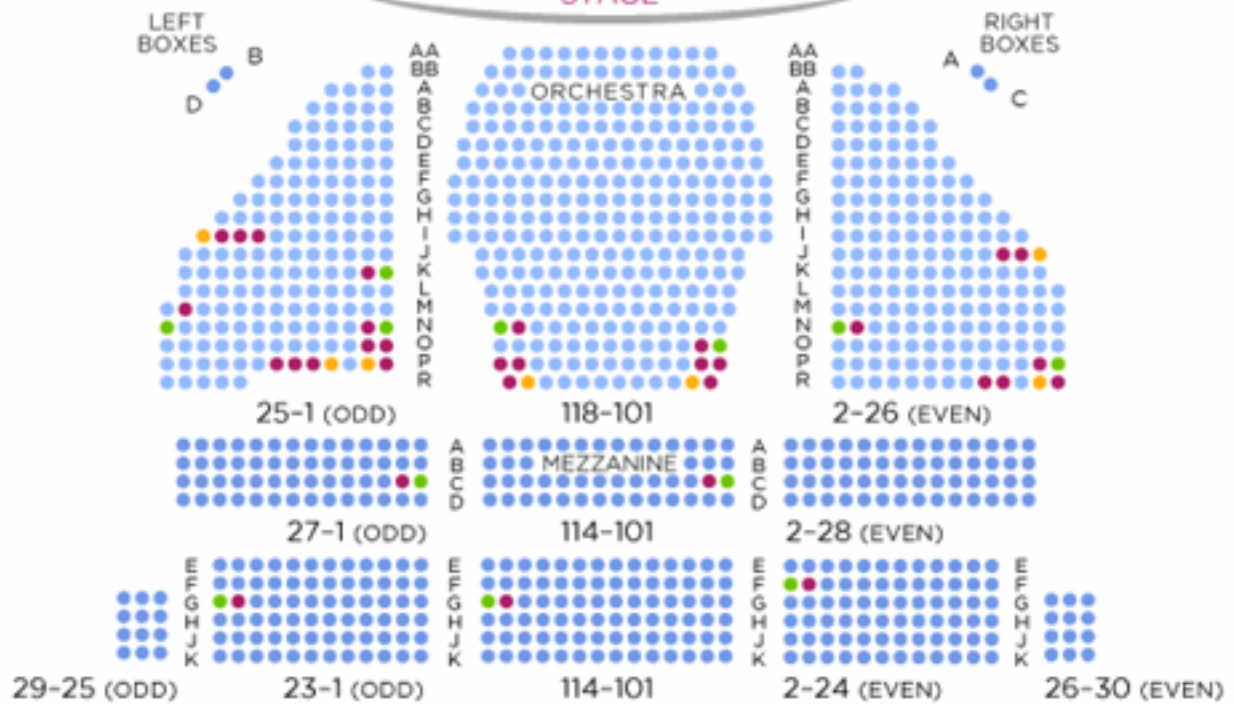

# BERNARD B. JACOBS THEATRE

## STAGE

Front Mezzanine Row A Overhangs Orchestra Row I

- Aisle Seat with Folding Armrest
- Wheelchair Viewing
- Companion

This map is subject to change