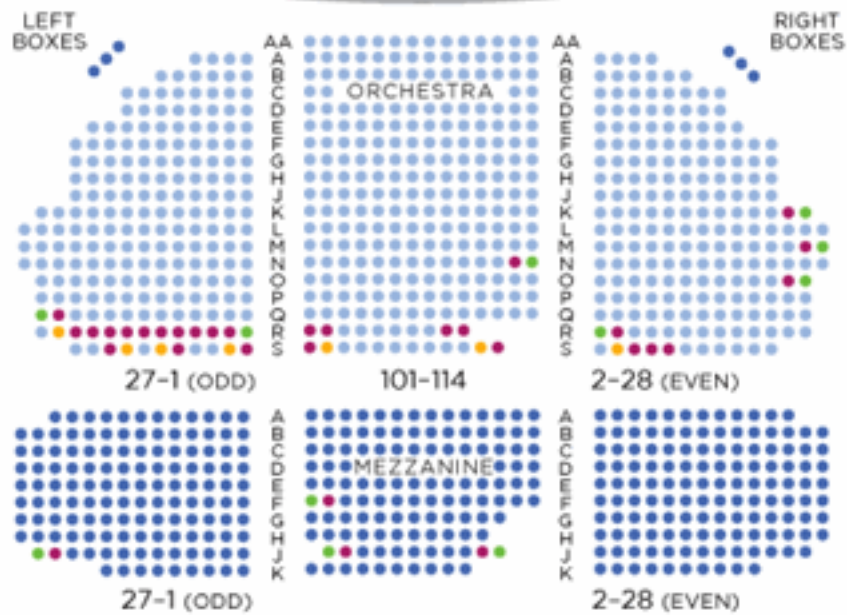

GERALD SCHOENFELD THEATRE

STAGE

Front Mezzanine Row A Begins Overhangs Orchestra Row J

- Aisle Seat with Folding Armrest
- Wheelchair Viewing
- Companion

This map is subject to change