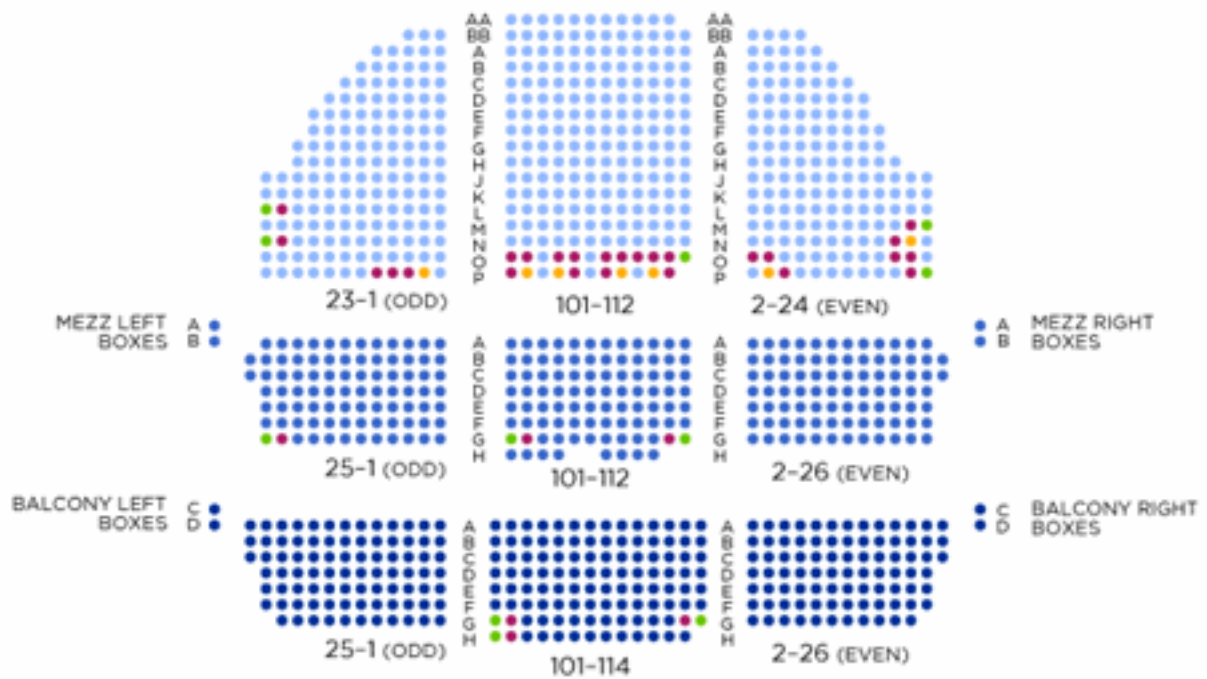

CORT THEATRE STAGE

Front Mezzanine Row A Overhangs Orchestra Row J
Balcony Row A Overhangs Mezzanine Row B

● Aisle Seat with Folding Armrest ● Wheelchair Viewing ● Companion

This map is subject to change