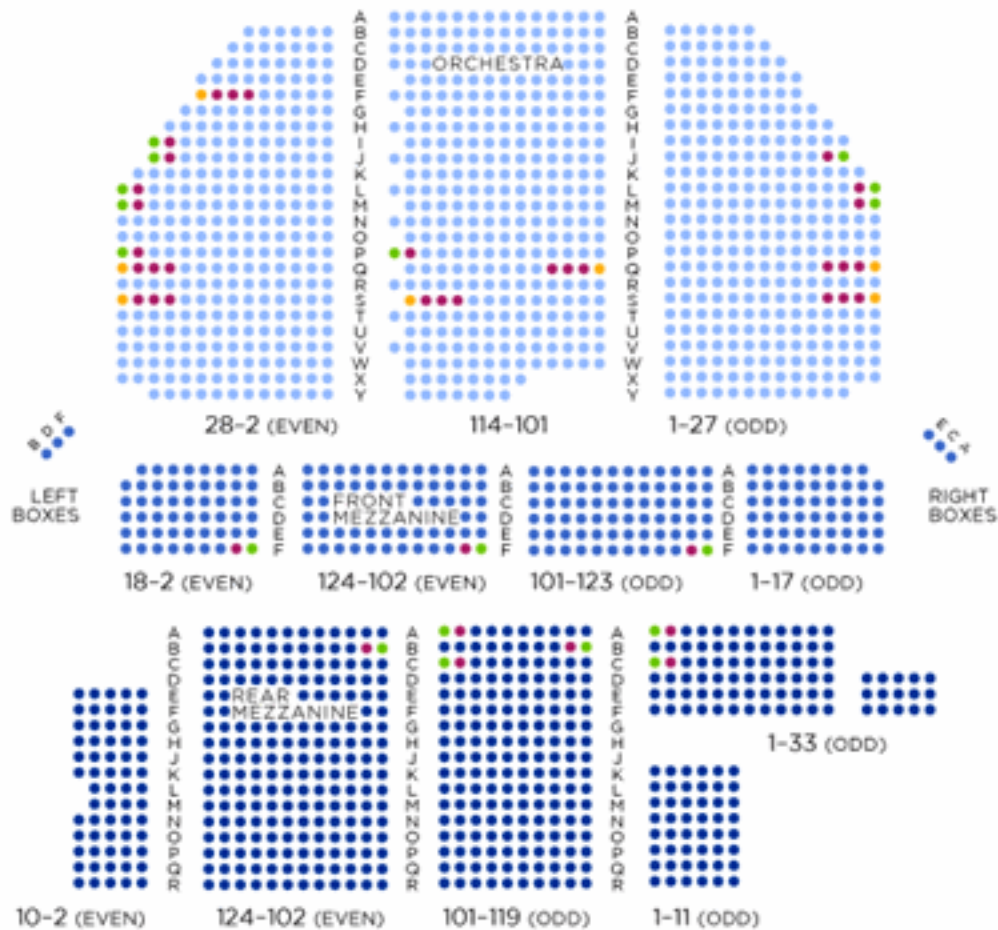

BROADWAY THEATRE

STAGE

Front Mezzanine Row A Overhangs Orchestra Row J

● Aisle Seat with Folding Armrest ● Wheelchair Viewing ● Companion

This map is subject to change