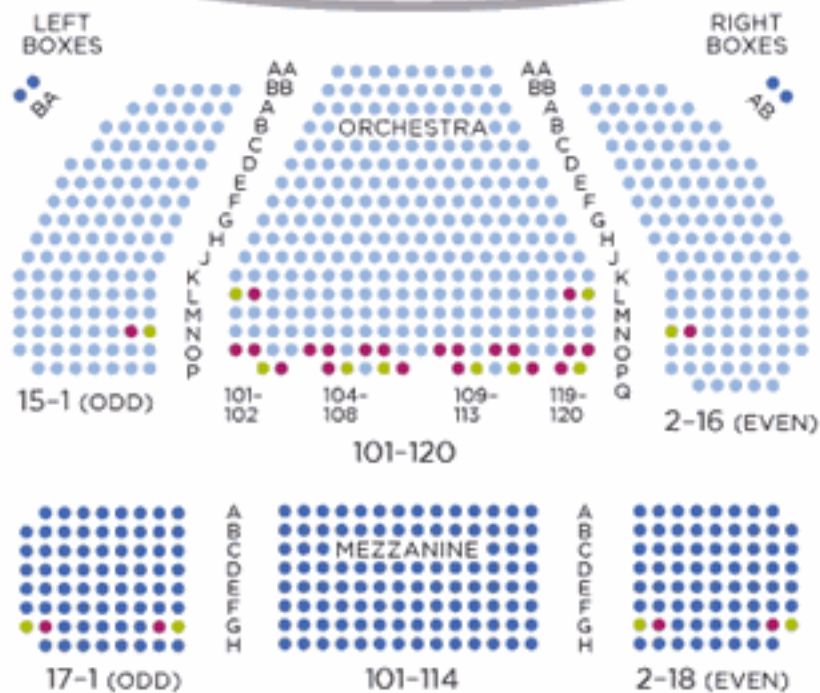

BOOTH THEATRE

STAGE

Front Mezzanine Row A Overhangs Orchestra Row H

● Aisle Seat with Folding Armrest ● Wheelchair Viewing ● Companion

This map is subject to change