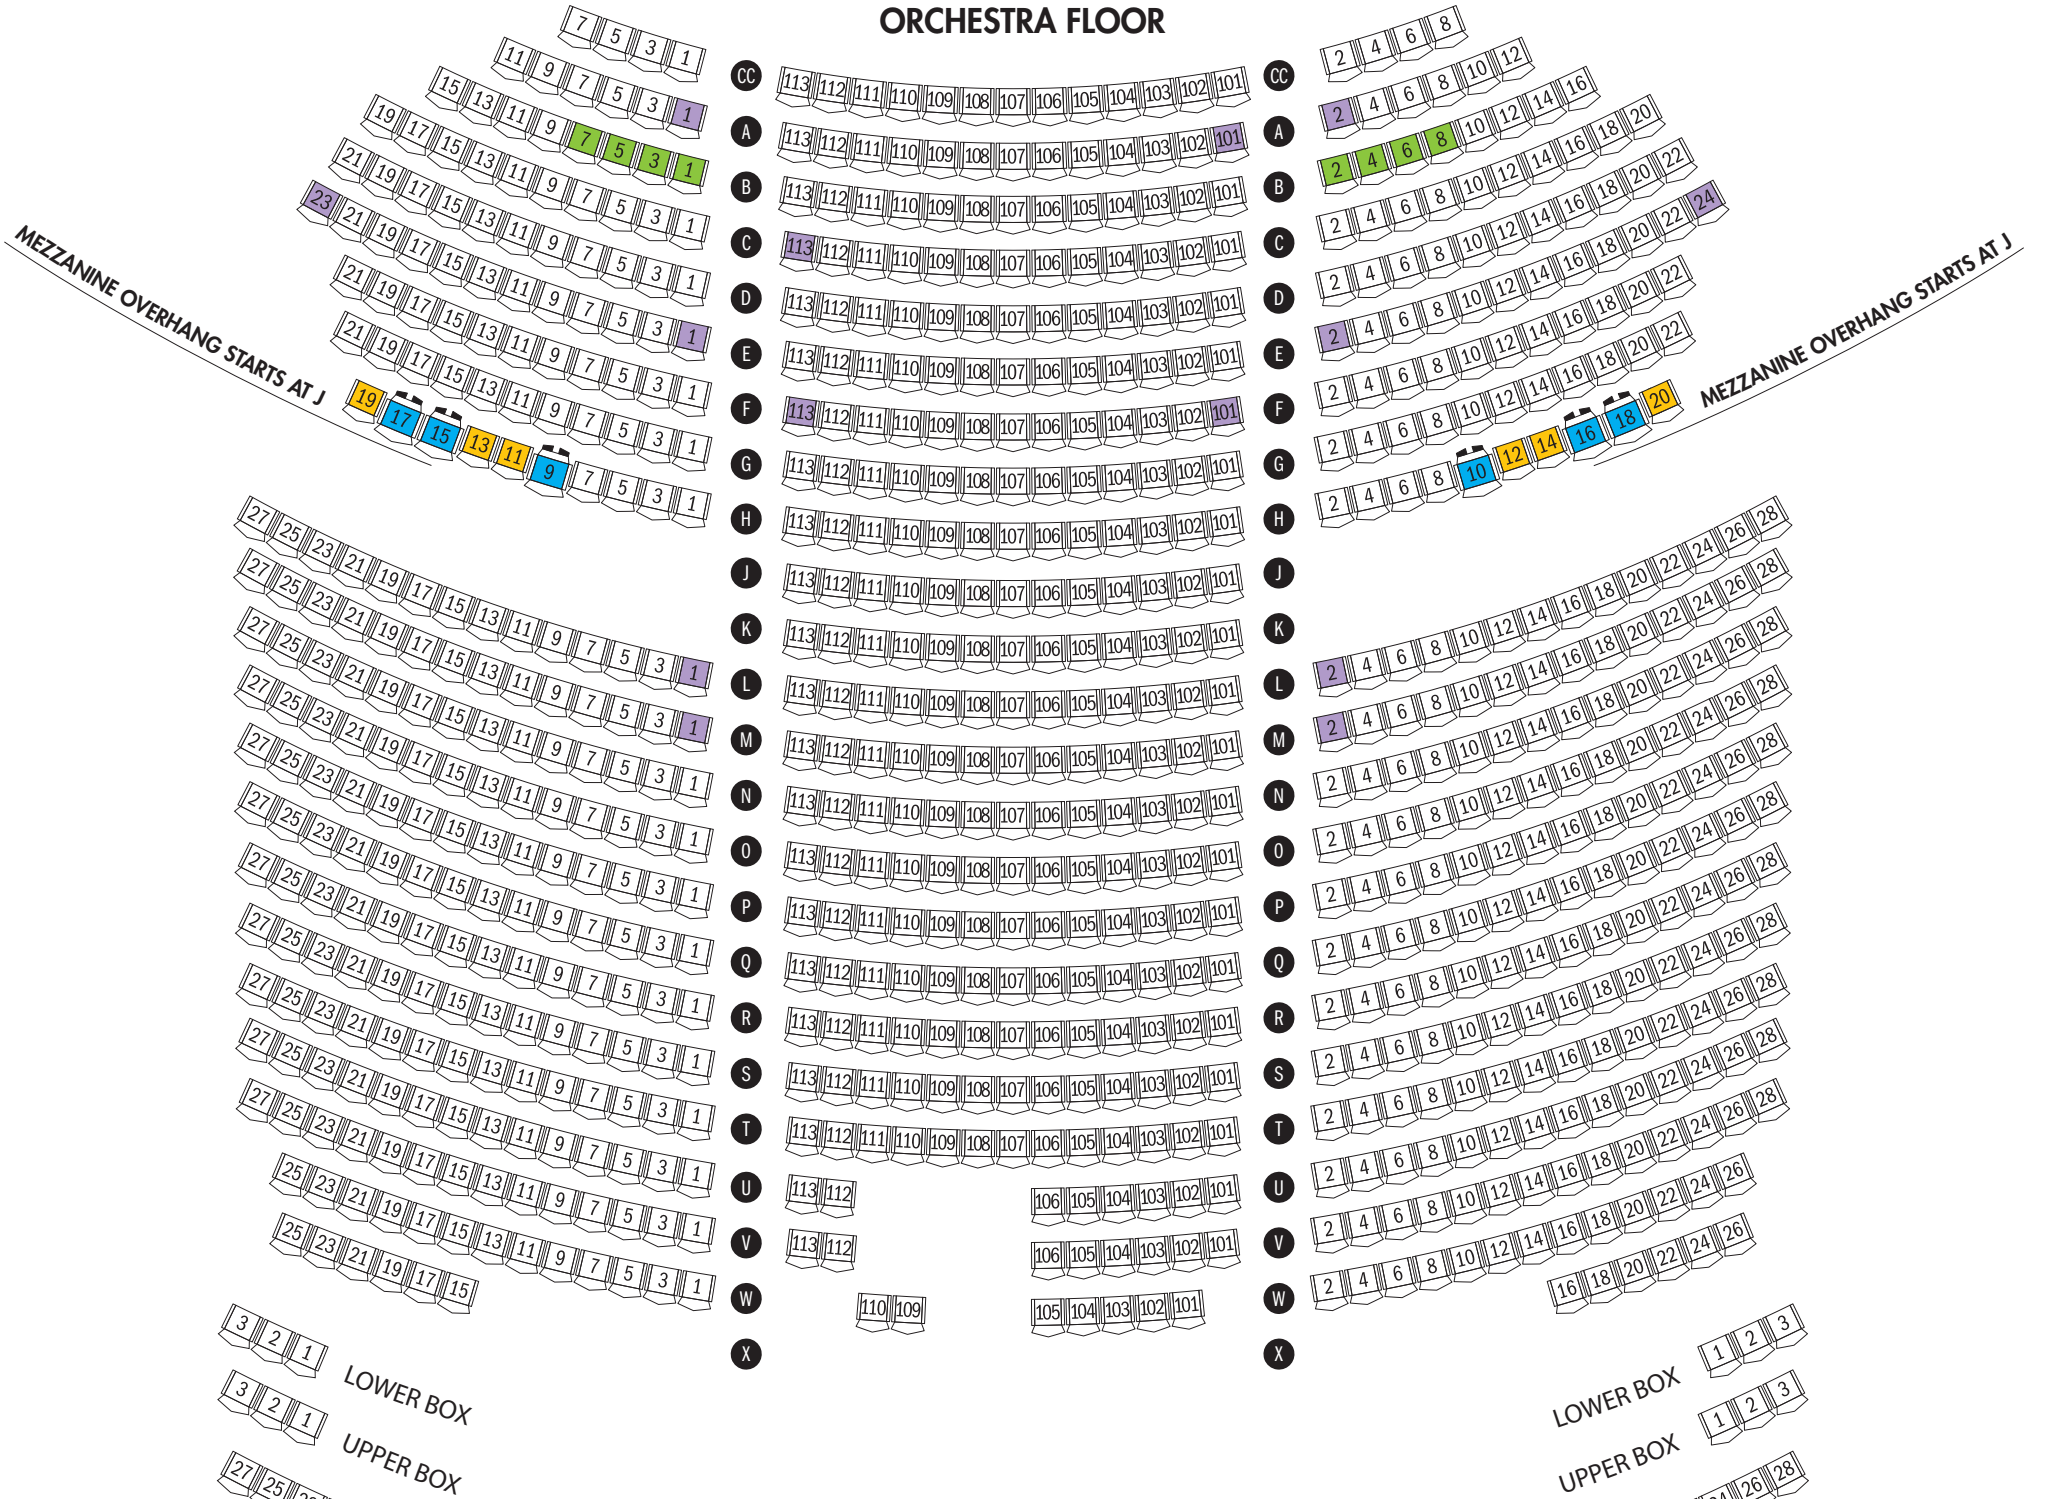

STAGE

ORCHESTRA FLOOR

FRONT MEZZANINE

REAR MEZZANINE

ACCESSIBLE SEATING

■ WHEELCHAIR ACCESSIBLE TICKETS

These are spaces reserved for guests who will remain in their wheelchair to enjoy the show.

■ LOW VISION/DEAF & HARD OF HEARING

These seats are reserved for guests with visual or hearing disabilities.

■ COMPANION SEATS

These seats are reserved for guests accompanying individuals who purchase wheelchair accessible tickets.

■ AISLE TRANSFER SEATS

These seats have movable armrests for guests who have limited mobility. Some of these seats require the use of stairs.