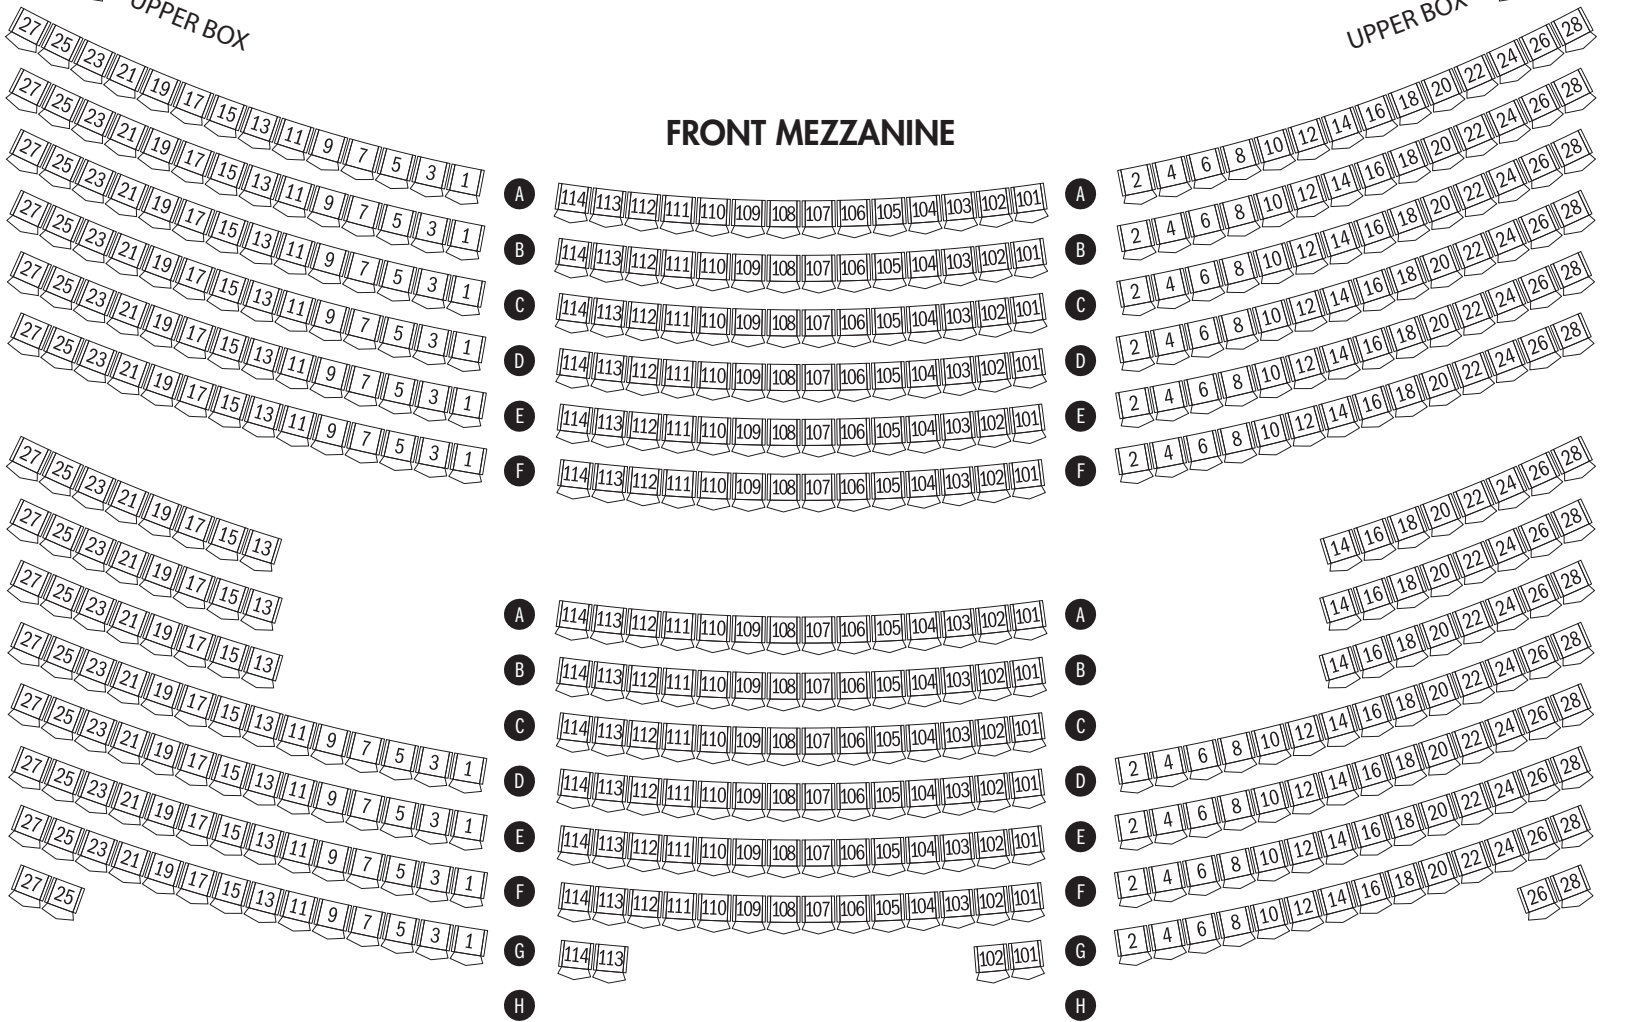

STAGE

ORCHESTRA FLOOR

FRONT MEZZANINE

REAR MEZZANINE

ACCESSIBLE SEATING

■ WHEELCHAIR ACCESSIBLE TICKETS

These are spaces reserved for guests who will remain in their wheelchair to enjoy the show.

■ LOW VISION/DEAF & HARD OF HEARING

These seats are reserved for guests with visual or hearing disabilities.

■ COMPANION SEATS

These seats are reserved for guests accompanying individuals who purchase wheelchair accessible tickets.

■ AISLE TRANSFER SEATS